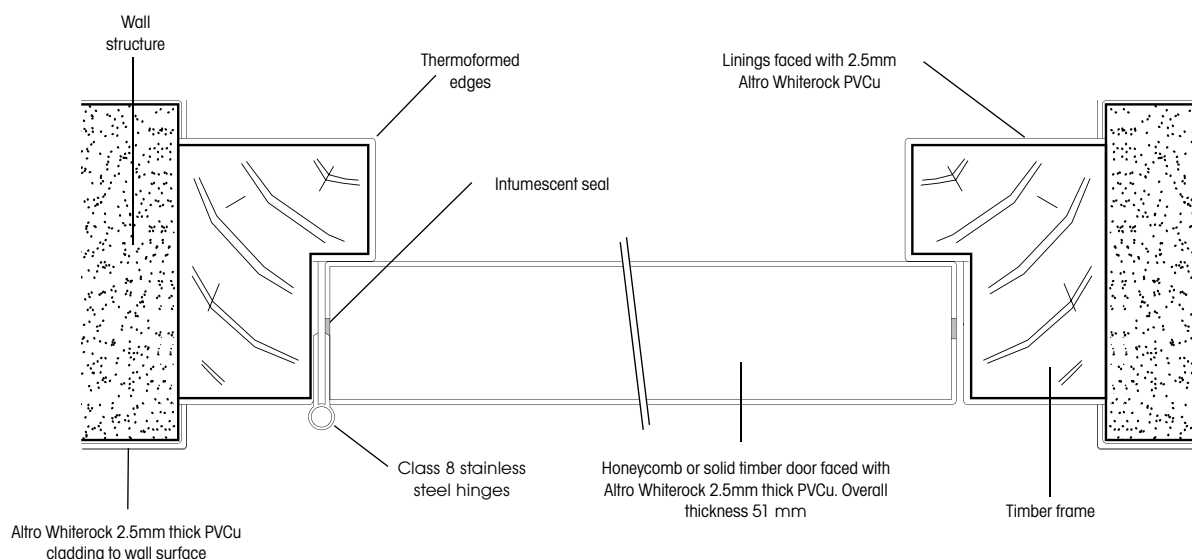

altro

the future is safer with altro

CI/SfB reference
(43) T (U47)

July 2011

Altro Whiterock™ hygienic PVCu wall cladding to Altro Whiterock™ hygienic PVCu doorsets detail

JULY 2011

typical specification (Ref: WD1)

Altro Whiterock hygienic doorsets provide a complete door unit finished with 2.5mm thick EU grade Altro Whiterock PVCu. Doors are faced both sides including top and bottom edges. Lead edges are thermoformed and are finished with intumescent seals as standard. With matching PVCu frame linings and plastic stops made to measure for

existing openings. Altro door units are fitted with 3 No. heavy duty Class 8 stainless steel hinges and PVCu encapsulated handles. A range of accessories is available. Certain Altro Whiterock doorsets have been tested to BS 476 Part 22: 1987 Clause 7 and have been assessed to meet either 30 min or 1 hr: integrity and insulation.