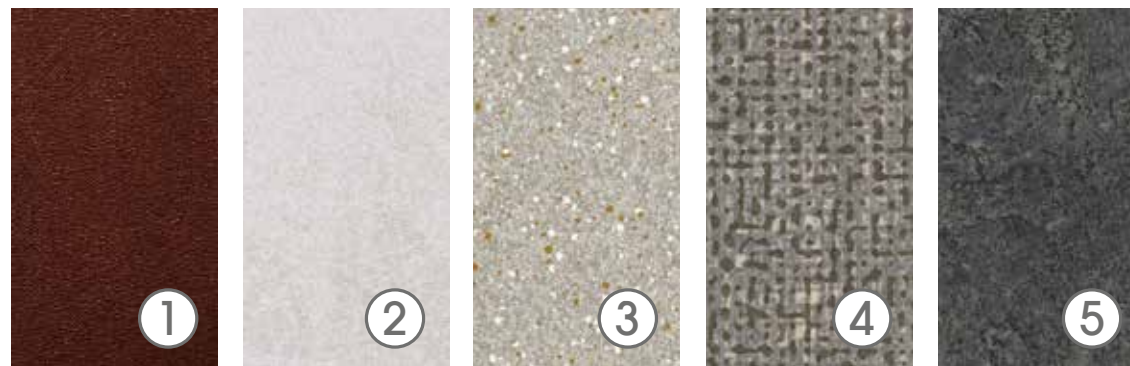

1. Altro Whiterock™ wall designs | Antique Copper
2. Altro Whiterock™ wall designs | Cool Mineral
3. Altro Illustra™ | Sand Castle
4. Altro Illustra™ | Gentle Twist
5. Altro Illustra™ | Bedrock