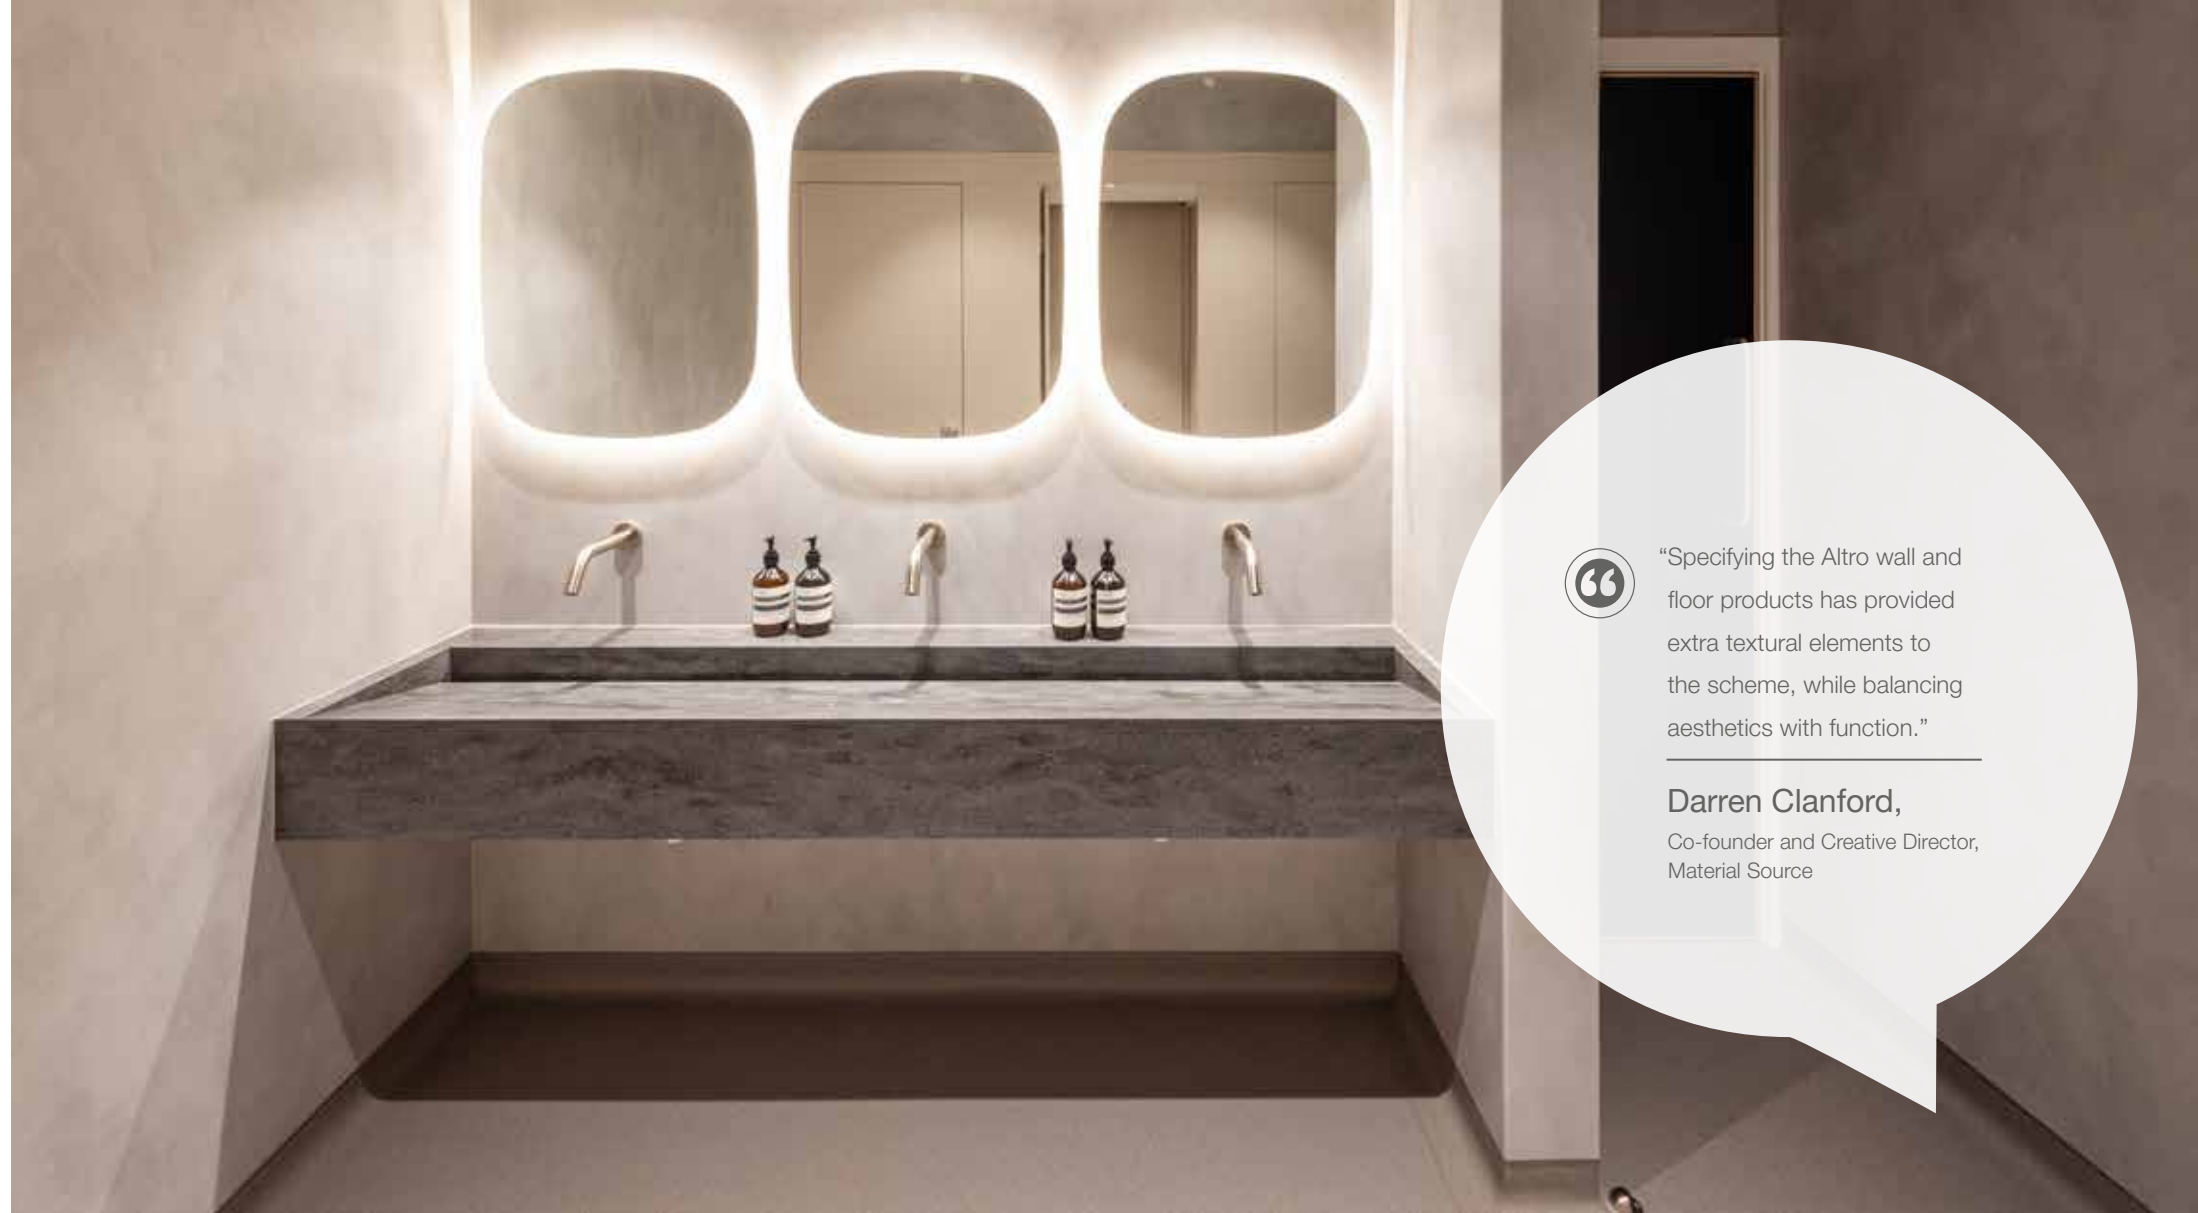

Material Source Studio, Glasgow

Balancing aesthetics with function in unique design

Issue

Material Source is a destination for interior designers, architects and specifiers helping them explore a wealth of materials, products, and finishes. The Material Source Studios have one simple aim: to be both inspirational and useful; informing and celebrating the importance of materials and products.

A sustainable collaboration was required for the installation of new bathroom facilities at the Material Source Studio in Glasgow.

Approach

In response to the brief from Material Source Co-founder and Creative Director, Darren Clanford, the bathroom needed to have a deep, dappled palette of burnt orange and grey, while providing functionality and tying in with the innovative, sustainable, washroom products from Woodio® and Concept Cubicle Systems.

Solution

Altro Whiterock wall designs in Antique Copper was specified for the 'burnt orange' colour scheme in one washroom, supported by Altro Illustra in colour Sand Castle.

For the other washroom, which featured a 'taupe' colour scheme, Altro Whiterock wall designs in colour Cool Mineral was specified together with Altro Illustra in colour Clay Bed.

In the accessible washroom, Altro Whiterock wall designs in White Mineral and Altro Illustra in colour Bedrock were specified.

For the outer hallway, Altro Illustra in Gentle Twist was specified.

“Specifying the Altro wall and floor products has provided extra textural elements to the scheme, while balancing aesthetics with function.”

Darren Clanford,
Co-founder and Creative Director,
Material Source