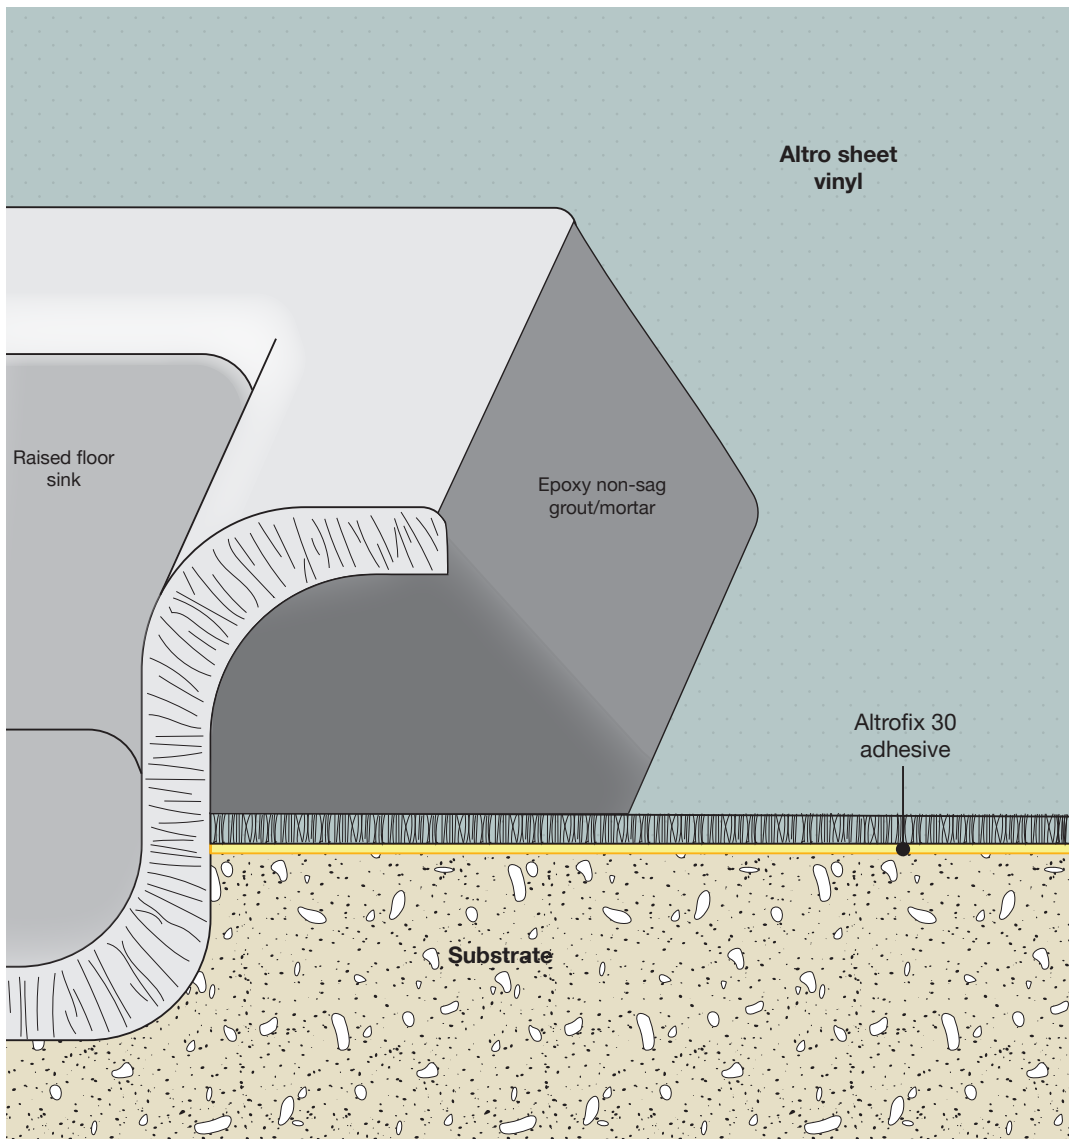

Raised floor sink epoxy grout detail

updated 01/12/2022

Epoxy grout is packed in and fit under the flange of the floor sink and on-top of the Altro flooring, thus providing a sealed fit.