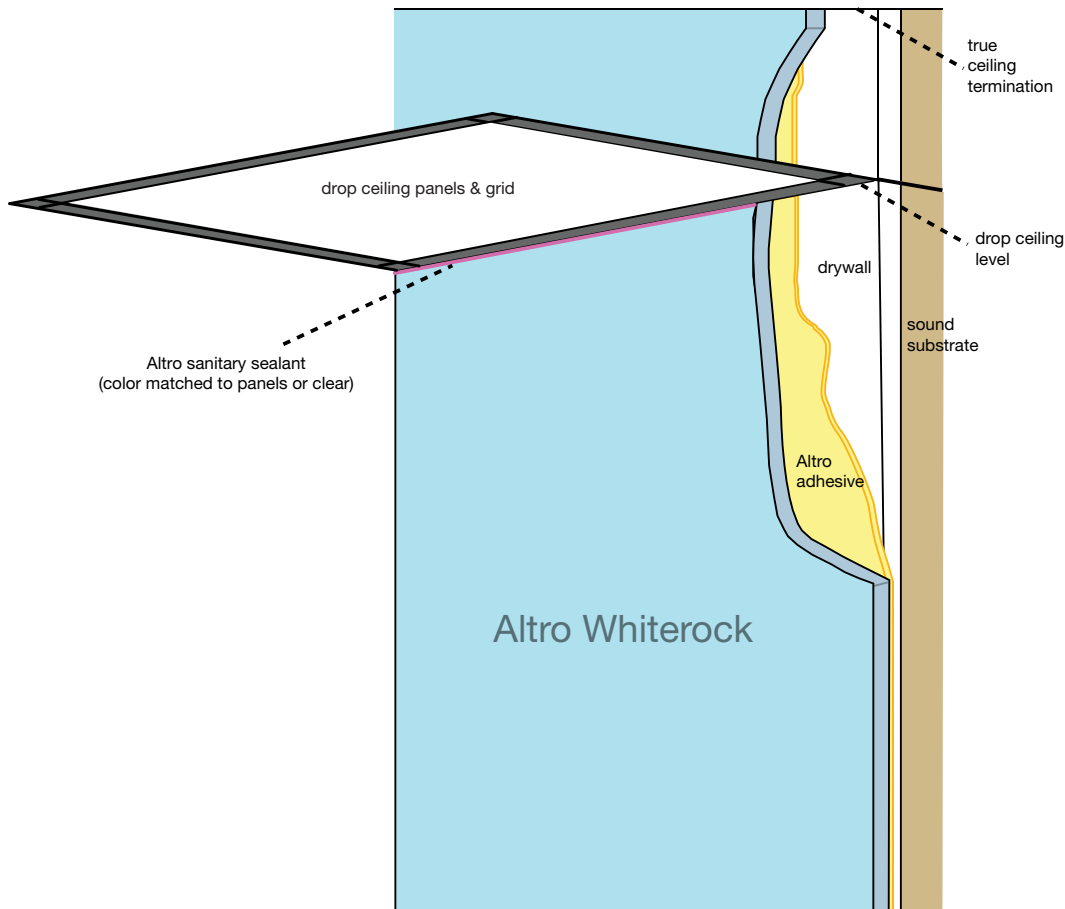

altro

Terminating Altro Whiterock above a drop ceiling grid

updated 09/16/2020

Altro Whiterock installed over drywall using an appropriate adhesive and continuing through drop ceiling grid level.

When this installation occurs the ceiling grid must be installed to allow for expansion and contraction of the wall panel.

This can be achieved by first making a pilot hole slightly larger than the fastener through the panel and then fastening the ceiling grid to the substrate.