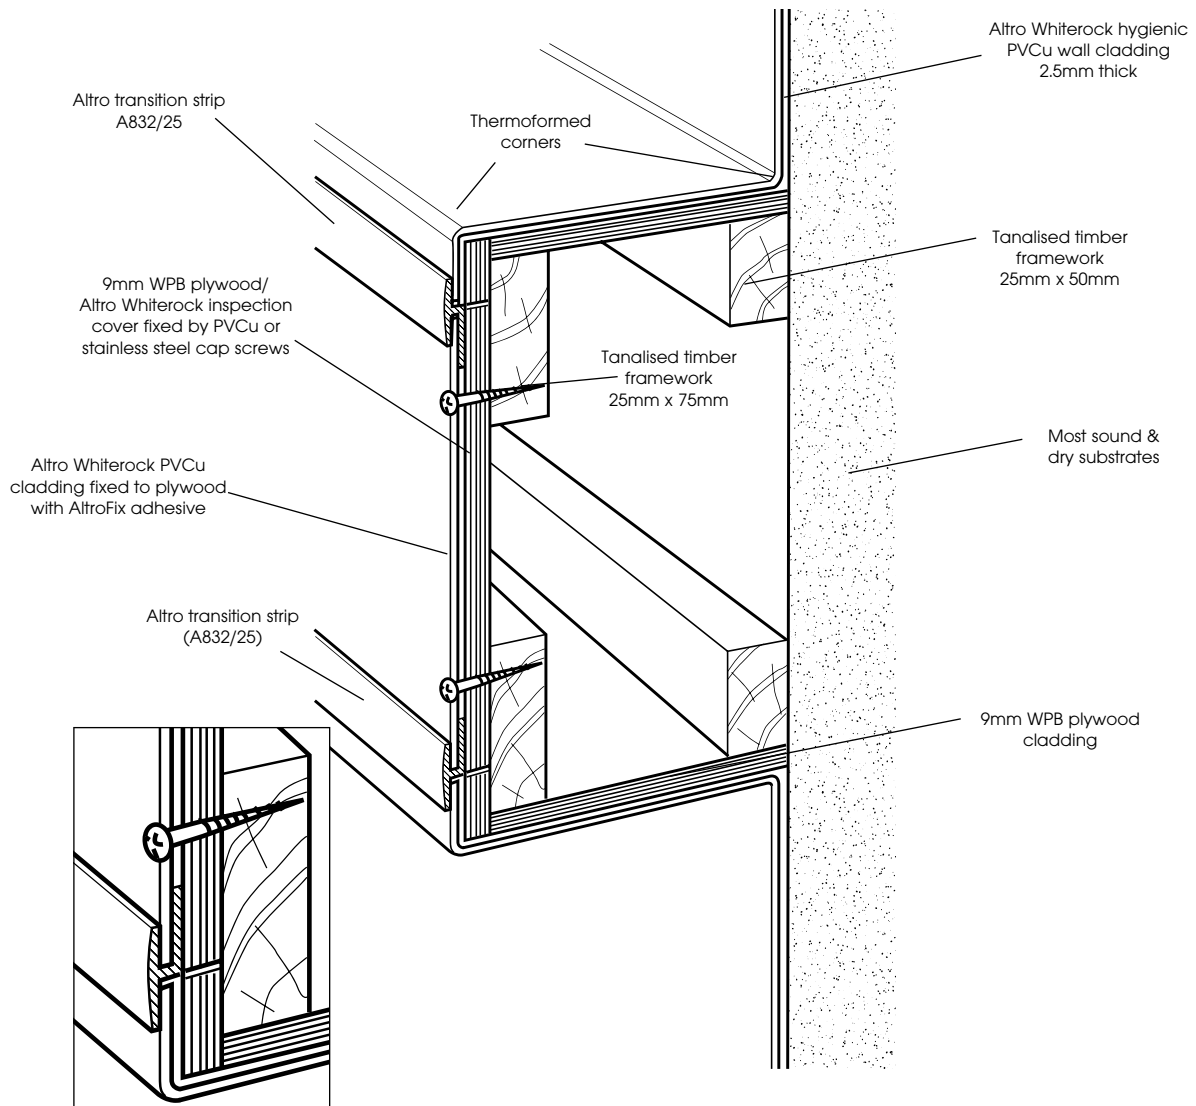

altro

the future is safer with altro

Altro Whiterock™ hygienic PVCu wall cladding to boxing inspection cover detail

JULY 2011

typical specification (Ref: W3)

Altro Whiterock hygienic PVCu wall cladding 2.5mm thick to boxing/inspection cover with thermoformed corners, using Altro transition strip (A832/25) over tanalised timber

framework and 9mm WPB plywood cladding screwed to framework, fixed with AltroFix™ adhesive to plywood.

for further information or technical advice

tel: 014362 707600 fax: 01462 707504

e-mail enquiries@altro.com or explore www.altro.com