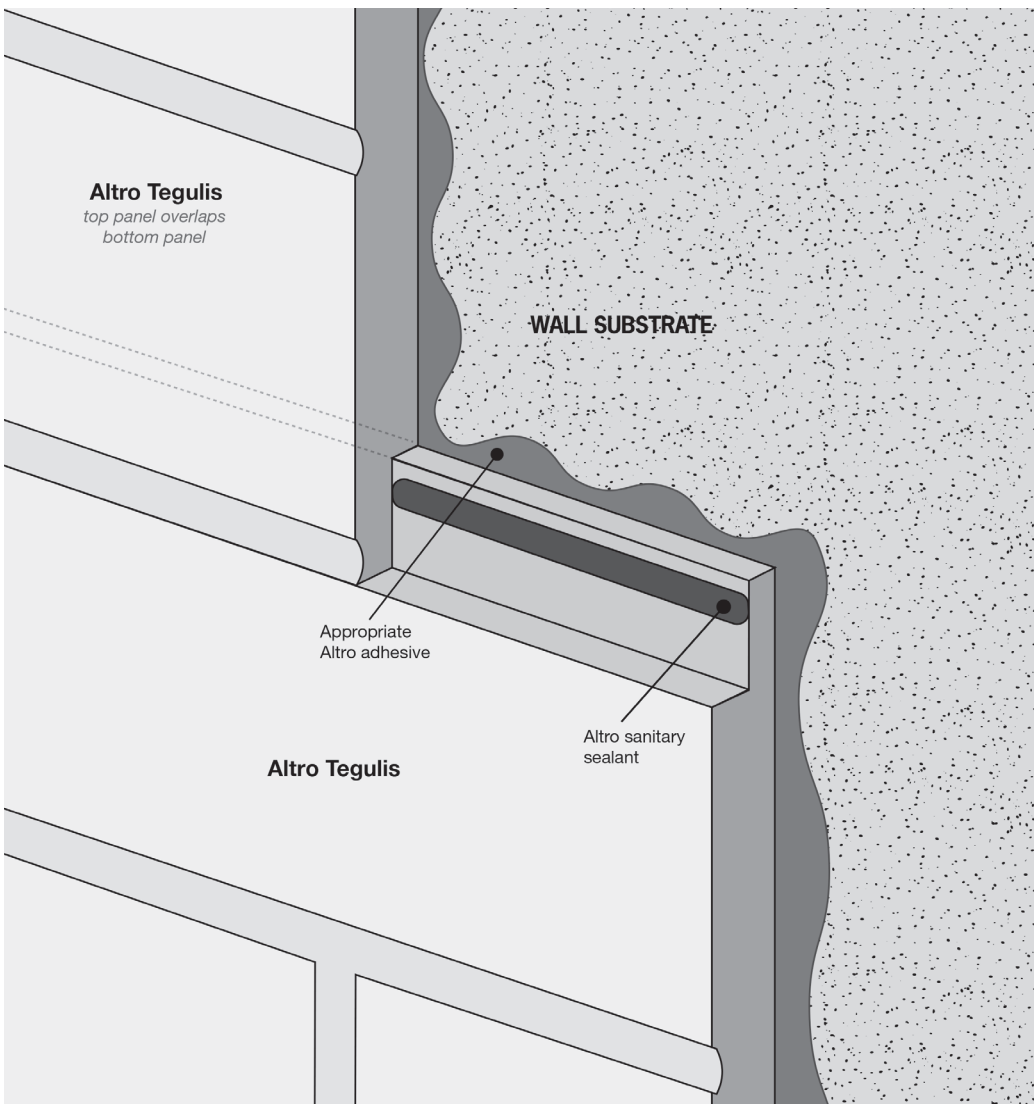

Altro Tegulis™ half-lap installation detail

Codes

AltroFix W139

AltroFix W139 2-part
adhesive.

For further information or technical advice

tel: 03 9764 7000

email: info@asf.com.au or www.altro.com/au