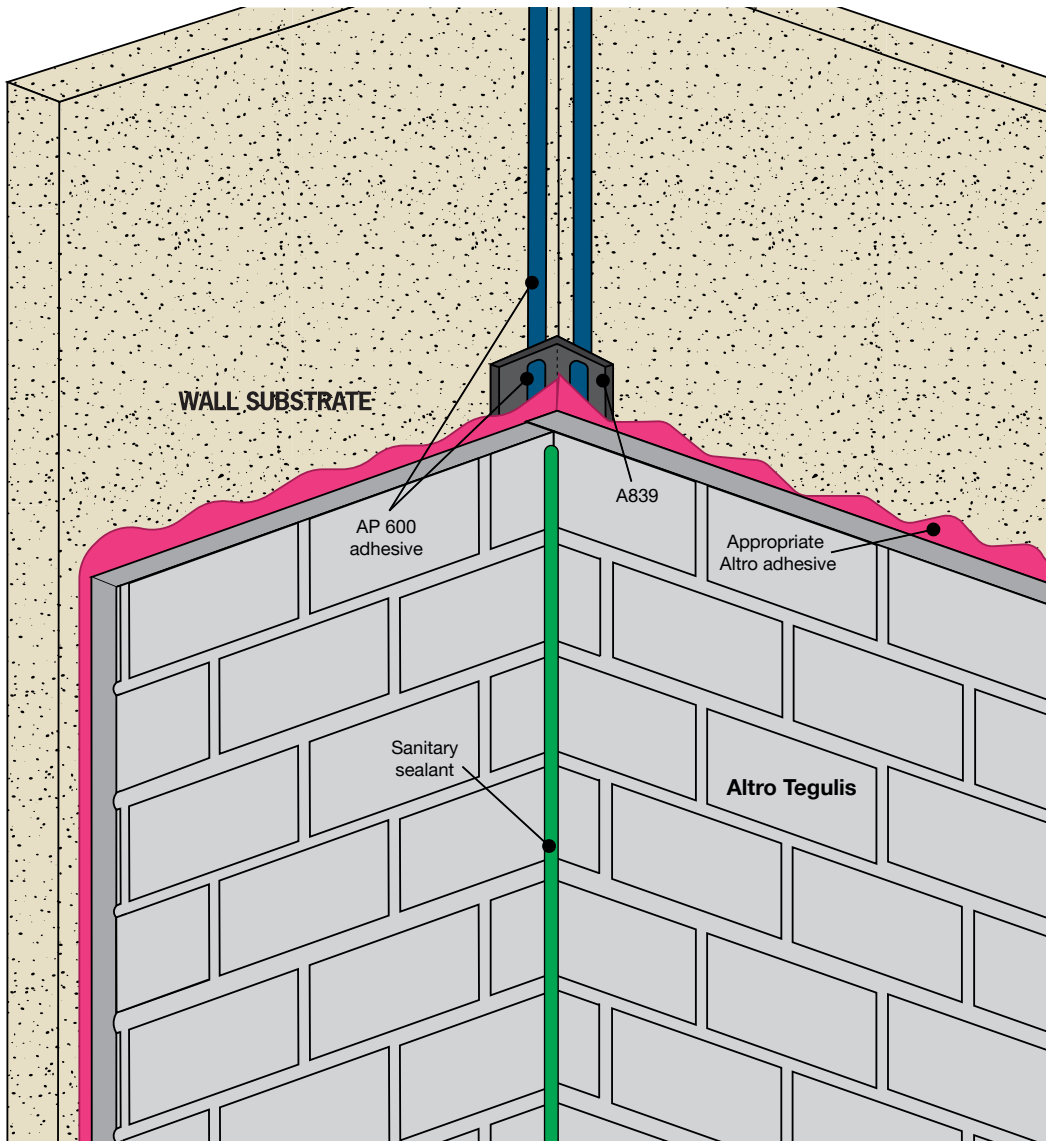

Altro Tegulis inside corner detail for wet environments

updated 01/21/2021

CODES

W39

Altro W39 2-part adhesive

AP600

MS-polymer based adhesive sealant

A839

Internal corner trim