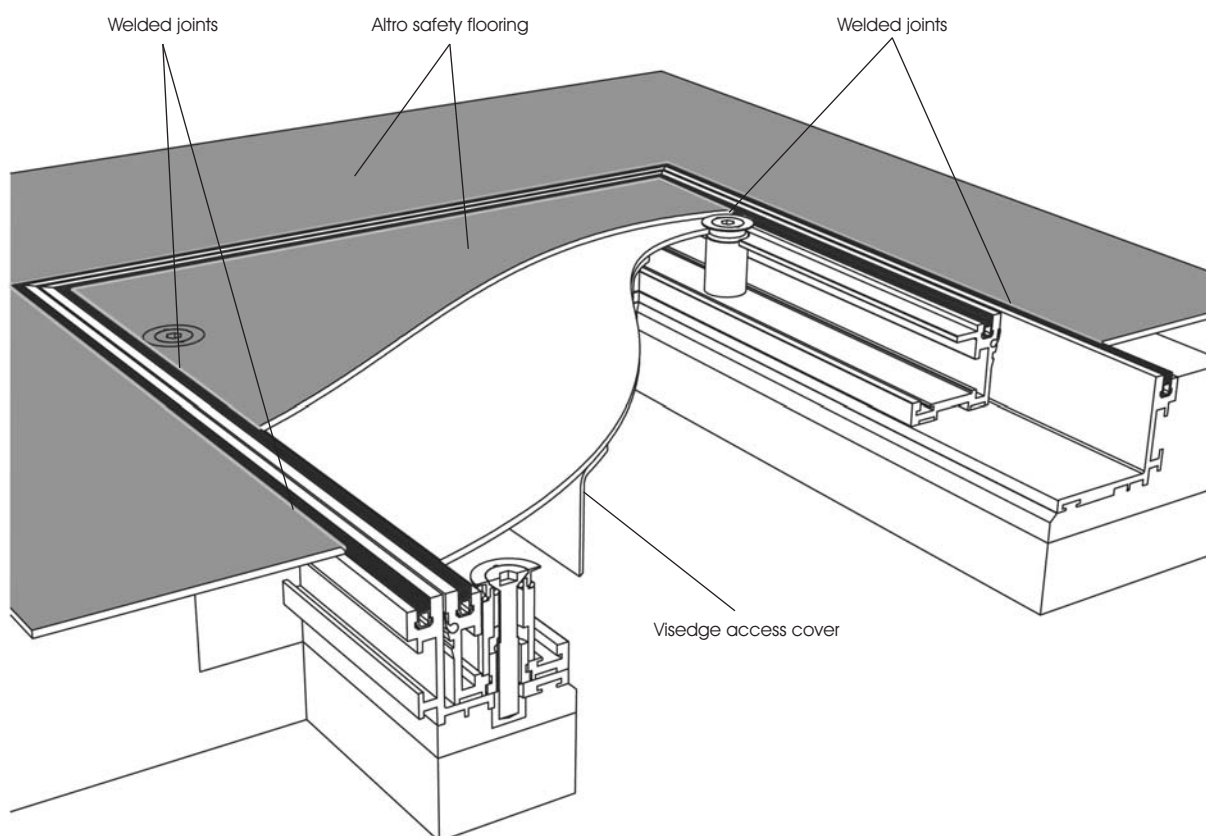

altro

installation techniques and detailing

transition with access covers

JANUARY 2006

For locations where sheet vinyl flooring must be finished to access covers or hatches, such as the Visedge Series*. The sheet vinyl flooring is fixed down then cut in, grooved and hot welded to the PVC insert within the Visedge system.

*Visedge Series and installation instructions from:
Howe Green Limited, Tel 01920 463230, Fax 01920 463231
e-mail info@howegreen.co.uk.

Drawing Ref. D16/03/05

for further information or technical advice

tel: 01462 707600 fax: 01462 707515

e-mail enquiries@altro.com or explore www.altro.com