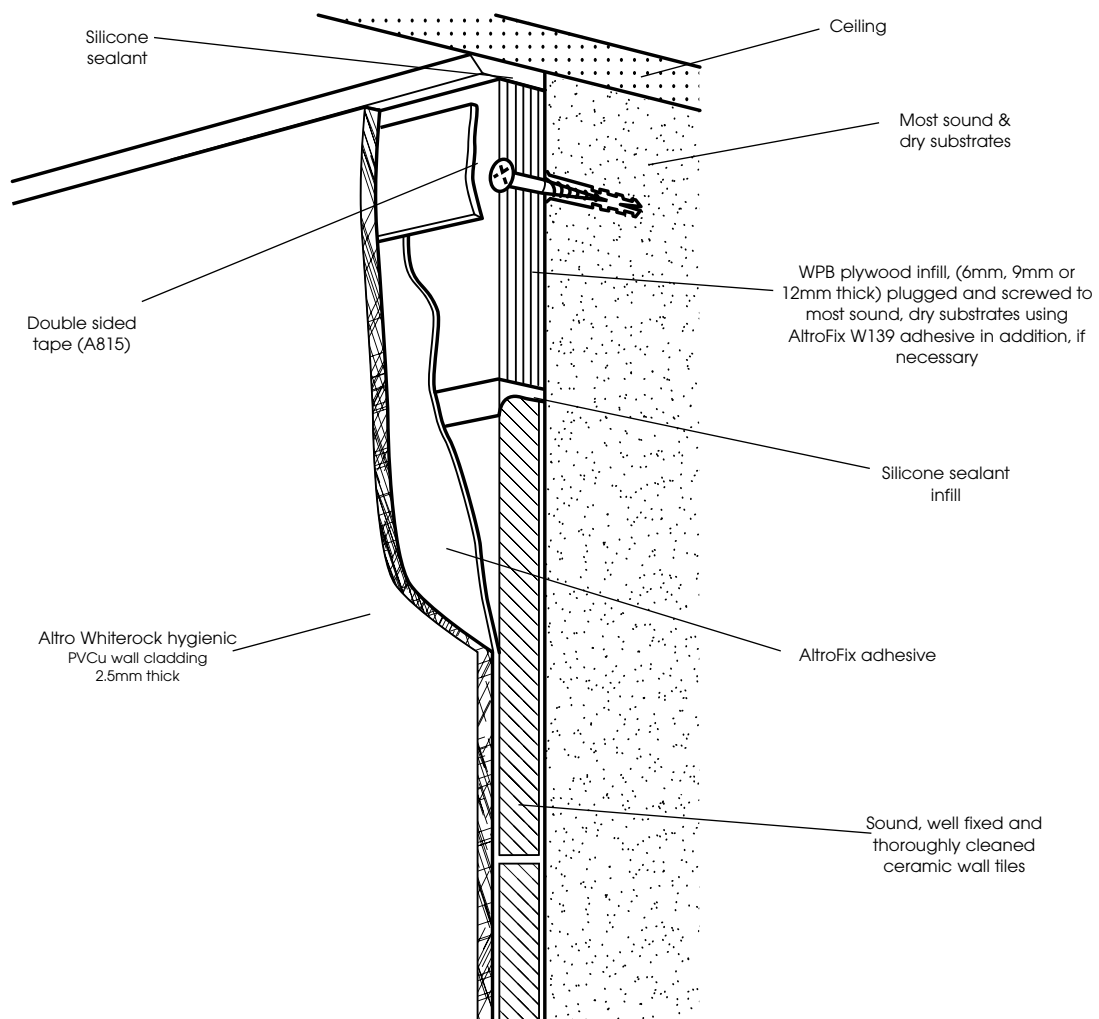

# Altro Whiterock™ hygienic PVCu wall cladding making up above glazed tiles detail

typical specification (Ref: W6)

JULY 2011

Altro Whiterock hygienic PVCu wall cladding 2.5mm thick over sound well adhered ceramic wall tiles with WPB plywood infill, (6mm, 9mm or 12mm) plugged and screwed to most sound, dry substrates, use AltroFix™ W139

adhesive in addition if necessary, PVCu cladding fixed with AltroFix W139 (A814) adhesive, double sided tape (A815) and sealed with silicone sealant (A802 or A805).

for further information or technical advice