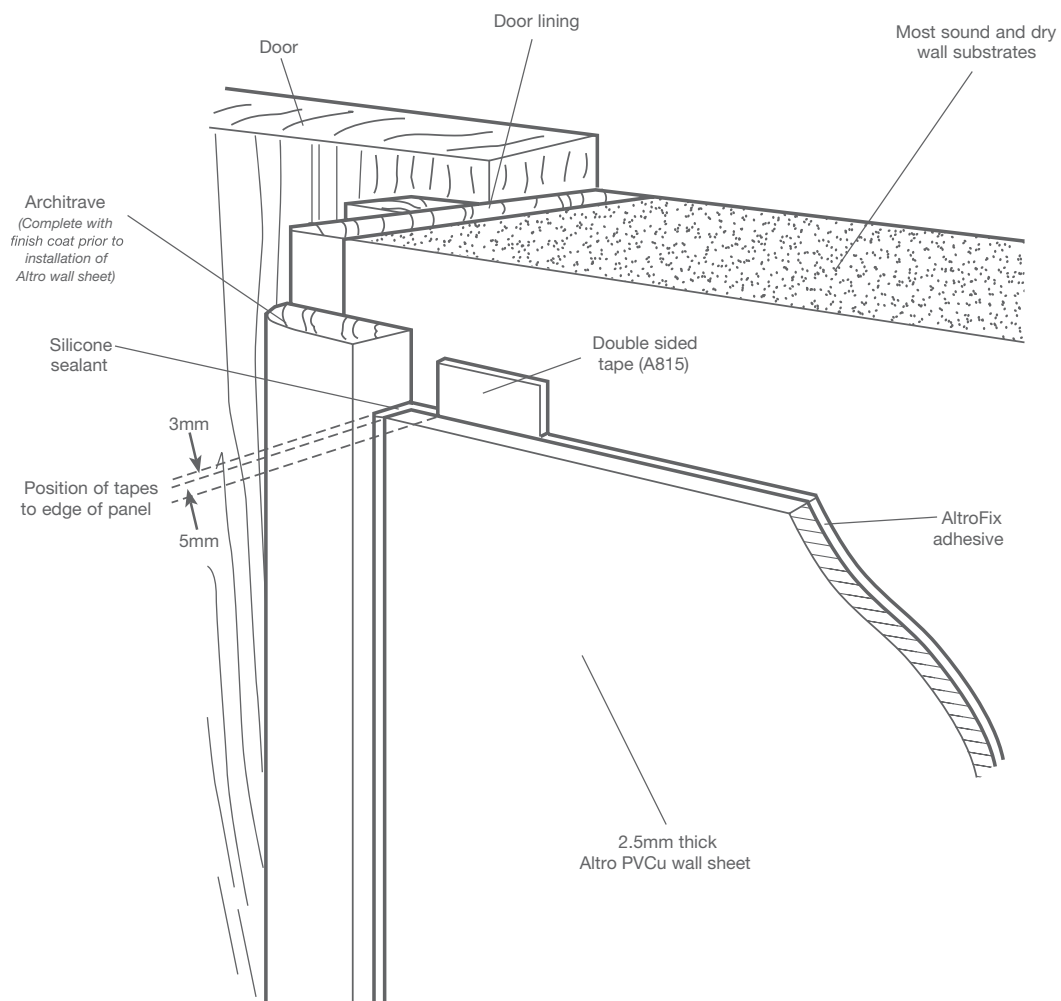

# Altro PVCu wall sheet to architrave detail

typical specification (Ref: W2)

Altro PVCu wall sheet 2.5mm thick to door architrave fixed with double sided tape (A815) and AltroFix™ W139/W157

adhesive to most sound and dry wall substrates, sealed with silicone sealant (A802/A805).