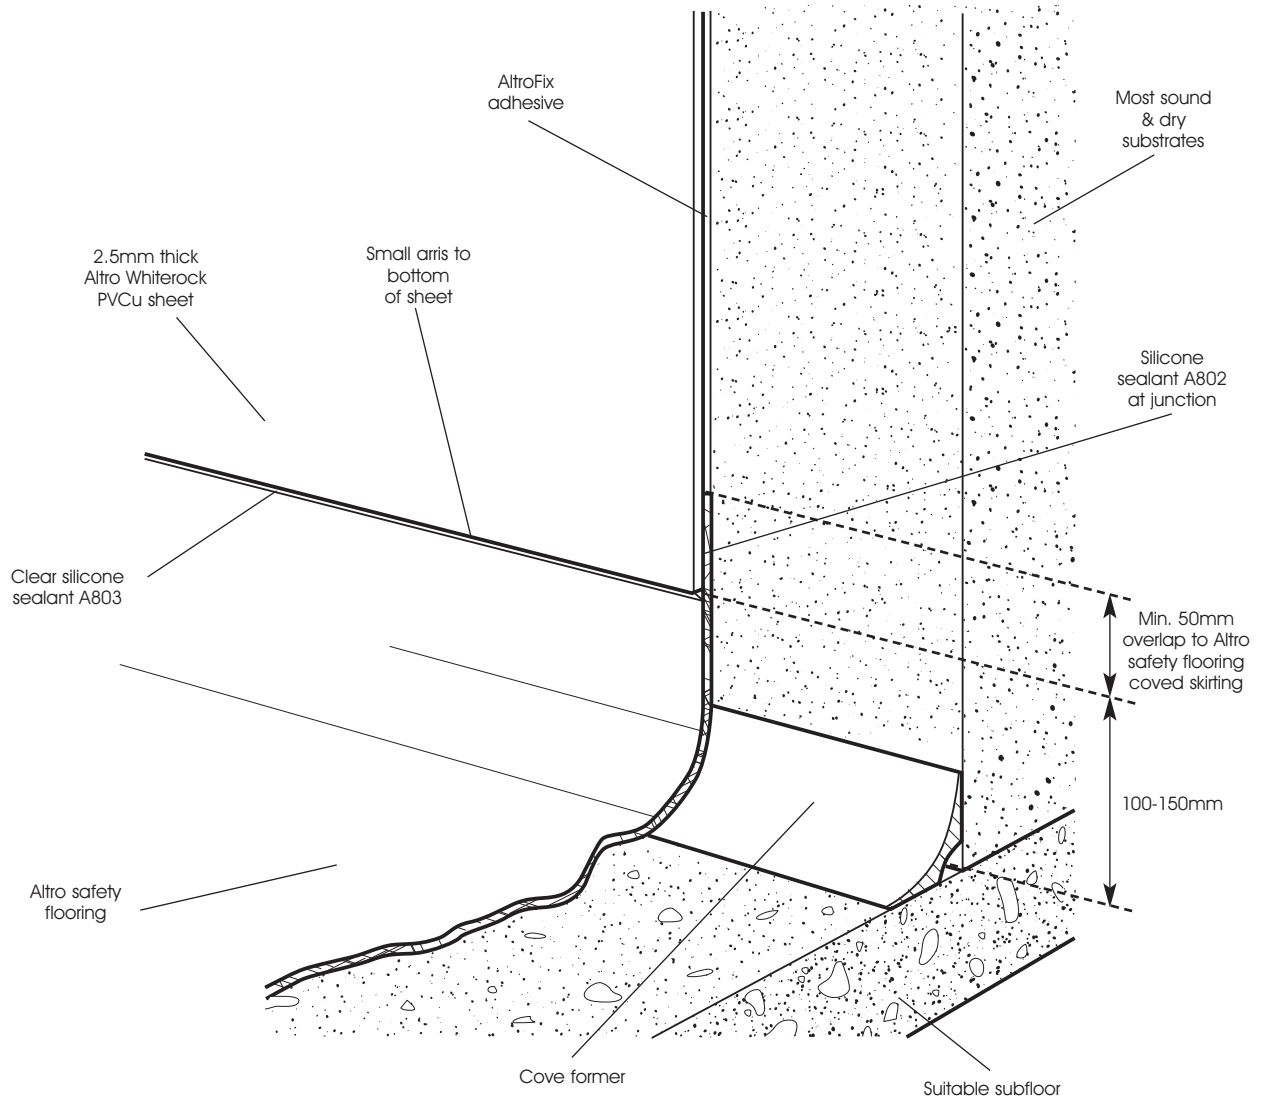

altro

Altro Whiterock™ hygienic PVCu wall cladding to Altro safety flooring detail

typical specification (Ref: WF8)

JANUARY 2008

Altro Whiterock hygienic PVCu wall cladding 2.5mm thick installed over most sound, dry substrates, overlapping self-covered Altro safety flooring, fixed with the appropriate

AltroFix adhesive, sealed with silicone sealant (A802) at the overlap junction. Clear silicone to bottom of sheet.

for further information or technical advice

tel: 01502 561364 fax: 01502 531461

e-mail walls@altro.com or explore www.altro.com