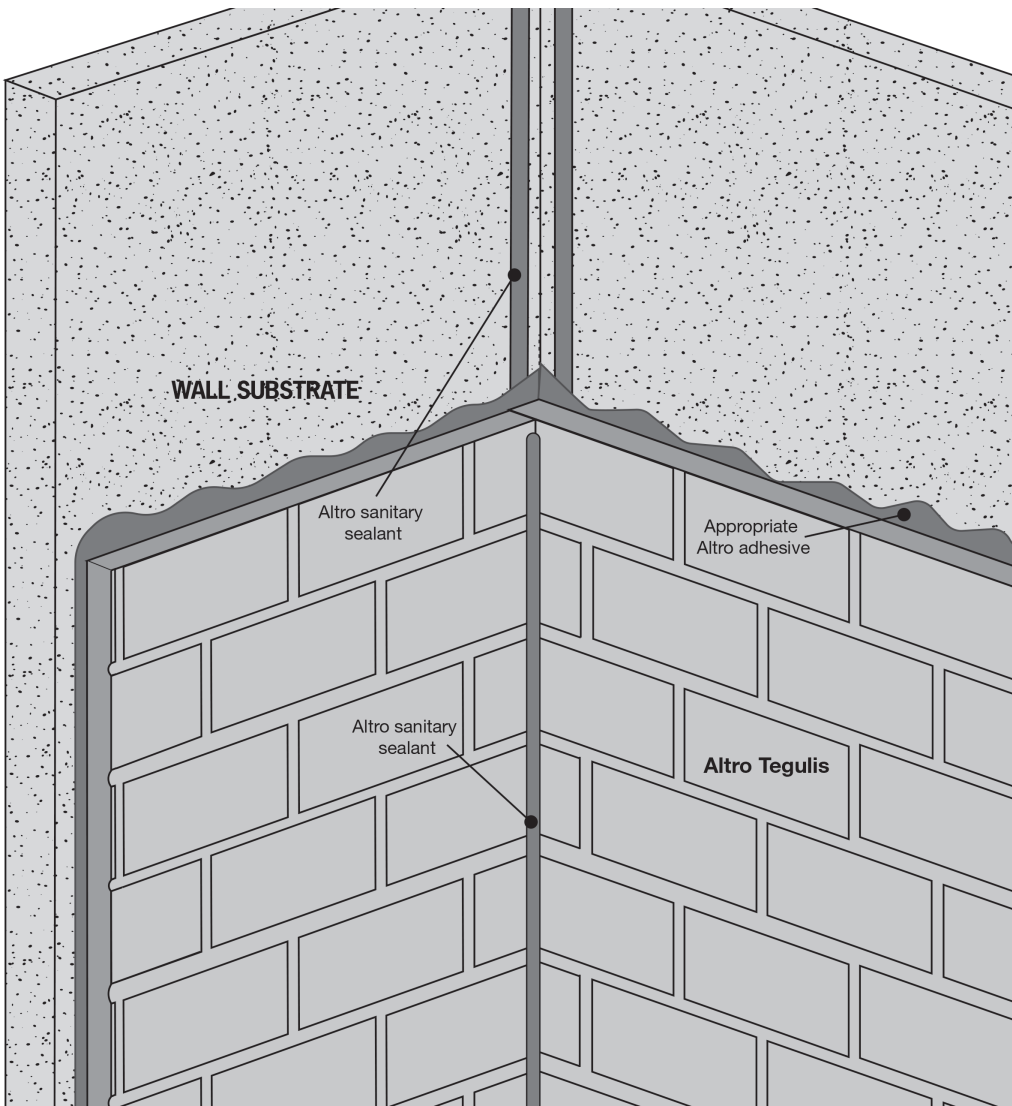

Altro Tegulis™ inside corner detail for wet environments

Codes

AltroFix W139

AltroFix W139 2-part adhesive.

For further information or technical advice
tel: 01462 707600
email: enquiries@altro.com or www.altro.com