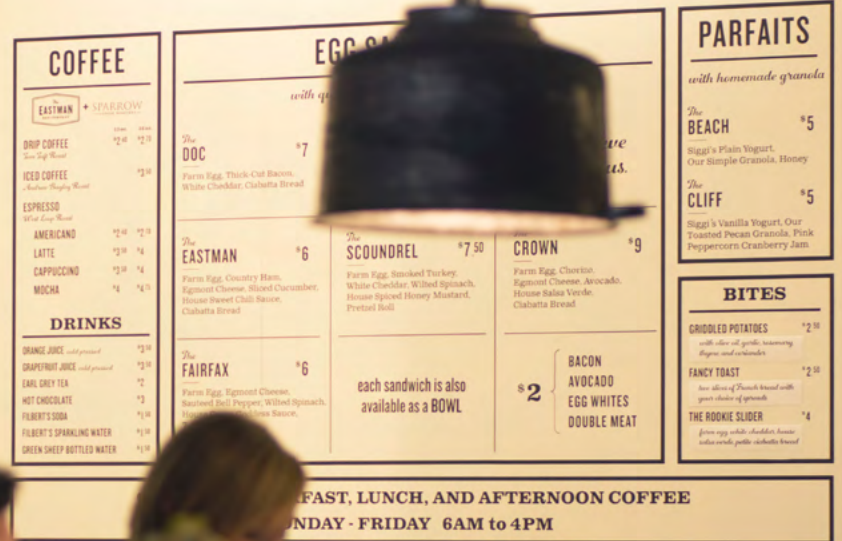

altro

the future is safer with altro

Eastman Egg Company

Altro Whiterock provides trendy and durable decor for Eastman Egg Company's first storefront

Quickly becoming a Chicago breakfast staple, Eastman Egg Company specializes in delicious, farm-fresh egg sandwiches and local craft coffee. Everything on their menu is made to order in under five minutes by people who care about starting your morning right.

Eastman Egg Company's food truck can be spotted regularly with a line wrapped around the block – a pleasant problem to have for sure! To address this predicament, they recently established their first storefront at The Loop, Chicago's central business district. Stepping into the shop, it is apparent that the same quality that is put into their delectable offerings is also evident by the interior design selected – modern, simple and rustic.

Altro Whiterock fits both form and function for this shop and was selected not only for its hygienic properties and cleanability (something important

when preparing consumables) but also for its ability to tie in with the trendy and minimalistic décor. Adding vinyl lettering to Altro Whiterock (seen above) allowed Eastman Egg Company to display their menu without the huge cost and worry of other permanent options.