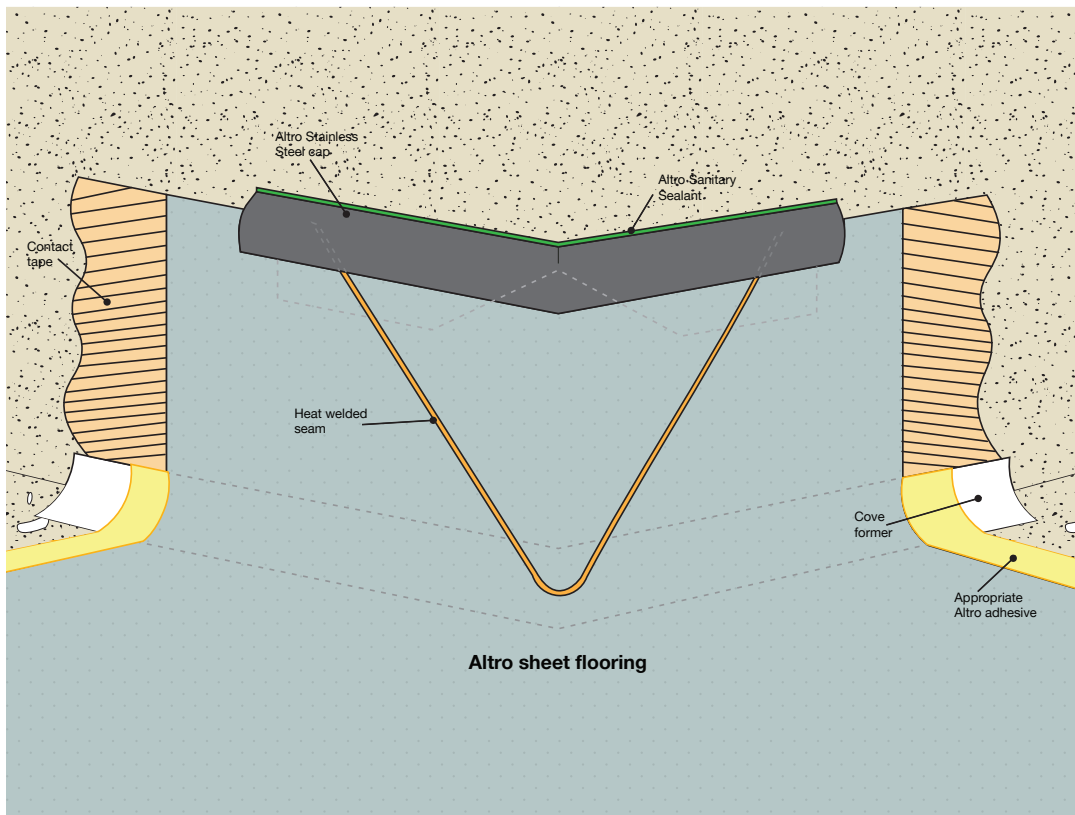

External V-plug/butterfly corner

Detail of a stainless steel cap

CODES

SS cap strip

"J" shaped stainless steel cap strip for terminating Altro flash covered sheet vinyl.

CF 20R

Cove stick for 2.0mm - 2.5mm thick flooring.

CF 38R

Cove stick for 2.0mm - 4.0mm thick flooring.

Refer to our [tips when using stainless steel cap](#) for installation instructions.